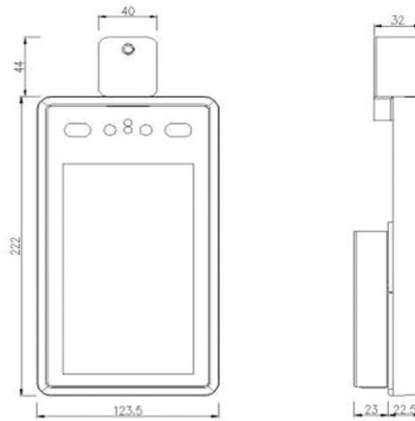

EWAR COMPACT TECHNICAL SPECIFICATIONS

Dimension (mm)

General	
Power Supply	DC 12V/3A
Power Consumption	Max 20W
Operating Temperature	10°C~50°C
Casing Material	Metal
Dimensions	123.5×45.5×266mm
Net Weight	1.9Kg
Connectivity	Ethernet RJ-45 (10/100 Base-T) & * WiFi (optional)

Temperature Detection	
Detection Mode	Face temperature monitoring
Detection Preset	1 Person
Detection Range	0.5-3 Meters
Accuracy	≤ 0.5 °C
Temperature Measurement Range	30 °C ~ 45 °C

Smart Features	
Intelligent Functions	Motion Detection, Temperature Alarm
Local Live View	Optical or Thermal
Cloud Live View	Optical or Thermal
Facial Recognition	Yes (Mask or Without Mask)
Historical Data	Yes
QR Code Visitor Pass	Yes
Mobile App	Yes